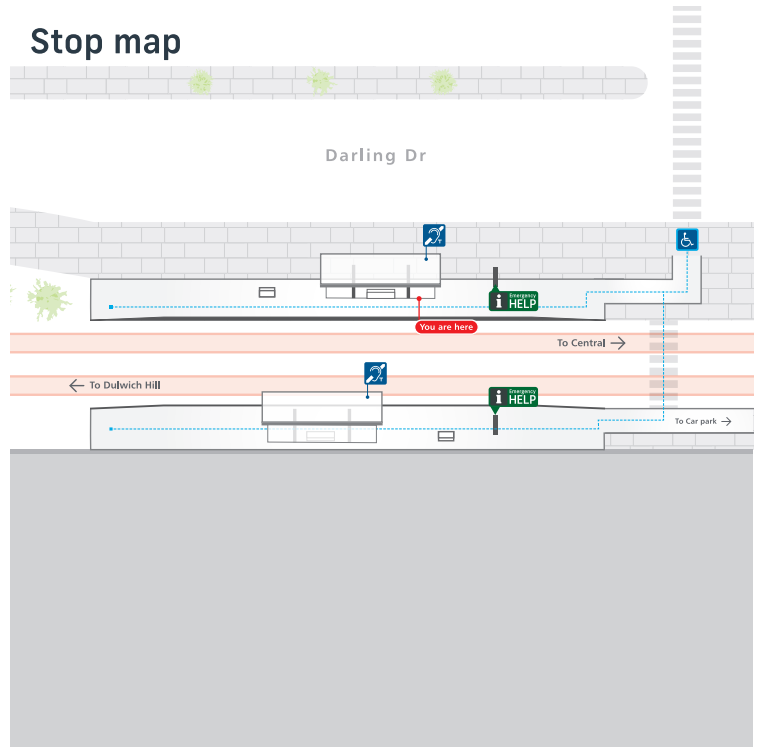

## Tickets

- For light rail services, you can use an Opal card, a contactless credit or debit card or a linked device to pay for travel by tapping on and tapping off at the Opal readers on each platform.
- Plan ahead and top up or purchase your Opal card online or from an Opal retailer. Visit [transportsw.info](http://transportsw.info) for more information.
- Tap on and tap off, every time. Remember to both tap on and tap off to avoid a fine of up to \$550.00.

## Destinations

- 1 Sea Life Sydney Aquarium
- 2 Cockle Bay Wharf
- 3 Tumbalong Park
- 4 Pyrmont Bridge
- 5 Darling Harbour
- 6 ICC Sydney Convention Centre
- 7 ICC Sydney Exhibition Centre
- 8 Australian National Maritime Museum
- 9 Harbourside

## Stop map