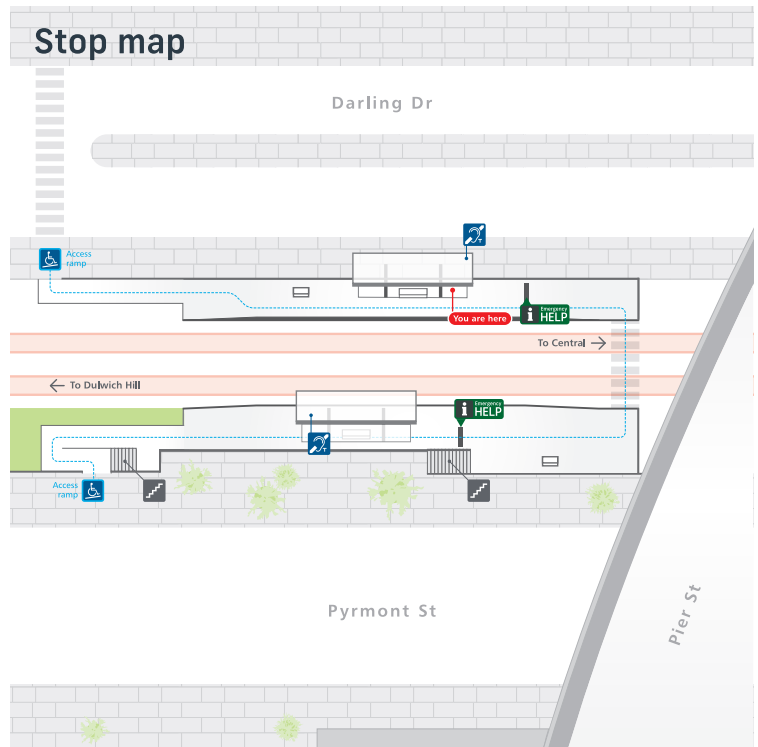

Stop guide

Next services information

Visit transportnsw.info or scan this QR code for next services information

Transport connections

L1 Dulwich Hill Line services operate Monday to Sunday 06:00 to 23:00 (midnight on Friday). From 7:00am to 7:30pm weekdays, services operate every 8-10 mins and at all other times, every 12-15 mins. Saturday, Sunday and Public Holidays services operate every 10-15 mins.

B Bus services depart from: Bus stop 200711 towards Central and West Ryde. For more details and of services from other bus stops nearby visit transportnsw.info

Customer assistance

This stop is equipped with hearing loops below the shelter canopy. Use a T-Switch hearing aid to more easily hear customer announcements.

Tickets

For light rail services, you can use an Opal card, a contactless credit or debit card or a linked device to pay for travel by tapping on and tapping off at the Opal readers on each platform. Plan ahead and top up or purchase your Opal card online or from an Opal retailer. Visit transportnsw.info for more information. Tap on and tap off, every time. Remember to both tap on and tap off to avoid a fine of up to $550.00.

Destinations

1. 1 Darling Harbour
2. 2 Tumbalong Park
3. 3 ICC Sydney Convention Centre
4. 4 ICC Sydney Exhibition Centre
5. 5 Aware Super Theatre
6. 6 City of Sydney Library
7. 7 Darling Square
8. 8 UTS Business School
9. 9 Ian Thorpe Aquatic Centre
10. 10 Powerhouse Museum

Local area map

Stop map

Sydney light rail network

L Light Rail

Sydney light rail lines

- **L1 Dulwich Hill Line**
  Dulwich Hill
  Central
- **L2 Randwick Line**
  Circular Quay
  Randwick
- **L3 Kingsford Line**
  Circular Quay
  Juniors Kingsford

Copyright © 2020 Transport for NSW