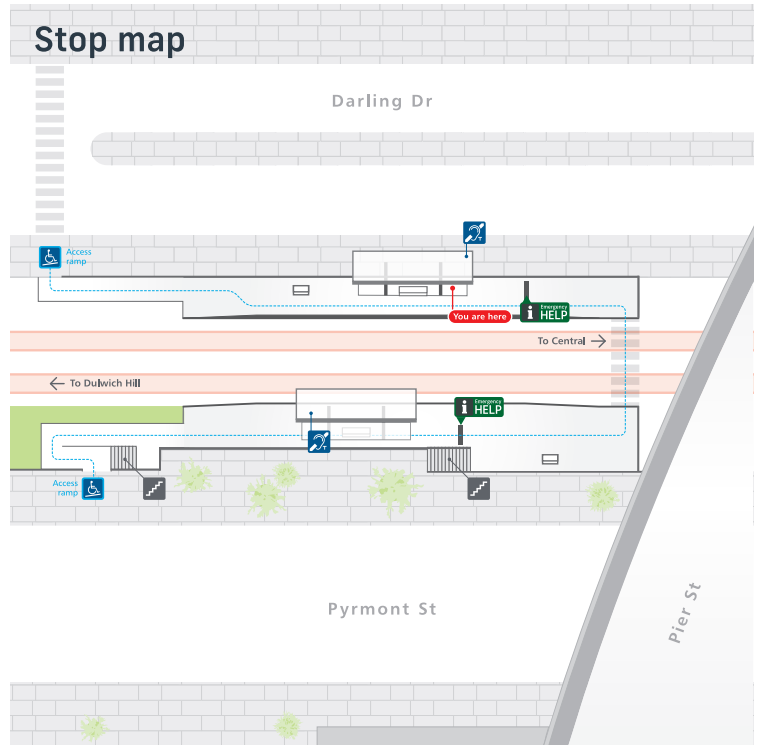

Stop guide

Next services information

Visit transportnsw.info or scan this QR code for next services information

Transport connections

1. **L1 Dulwich Hill Line service frequency:**
   Monday to Friday:
   6am to 7am - 15 minutes
   7am to 10am - 8 minutes
   10am to 3pm - 10 minutes
   3pm to 7pm - 8 minutes
   7pm to 11pm (midnight on Friday) - 15 minutes
   Saturday:
   6am to 9am - 15 minutes
   9am to 9pm - 10 minutes
   9pm to 11pm - 15 minutes
   Sunday and Public Holidays:
   6am to 9am - 15 minutes
   9am to 7pm - 10 minutes
   7pm to 11pm - 15 minutes

1. **B** Bus services depart from: Bus stop 200711 towards Central and West Ryde
   For more details and of services from other bus stops nearby visit transportnsw.info

Customer assistance

Tickets

1. For light rail services, you can use an Opal card, a contactless credit or debit card or a linked device to pay for travel by tapping on and tapping off at the Opal readers on each platform.
2. Plan ahead and top up or purchase your Opal card online or from an Opal retailer. Visit transportnsw.info for more information.
3. Tap on and tap off, every time. Remember to both tap on and tap off to avoid a fine of up to $550.00.

Destinations

1. 1 Darling Harbour
2. 2 Tumbalong Park
3. 3 ICC Sydney Convention Centre
4. 4 ICC Sydney Exhibition Centre
5. 5 Aware Super Theatre
6. 6 City of Sydney Library
7. 7 Darling Square
8. 8 UTS Business School
9. 9 Ian Thorpe Aquatic Centre
10. 10 Powerhouse Museum

Local area map

Stop map

Sydney light rail network

L Light Rail

Sydney light rail lines

- **L1 Dulwich Hill Line**
  Dulwich Hill
  Central
- **L2 Randwick Line**
  Circular Quay
  Randwick
- **L3 Kingsford Line**
  Circular Quay
  Juniors Kingsford

Copyright © 2020 Transport for NSW