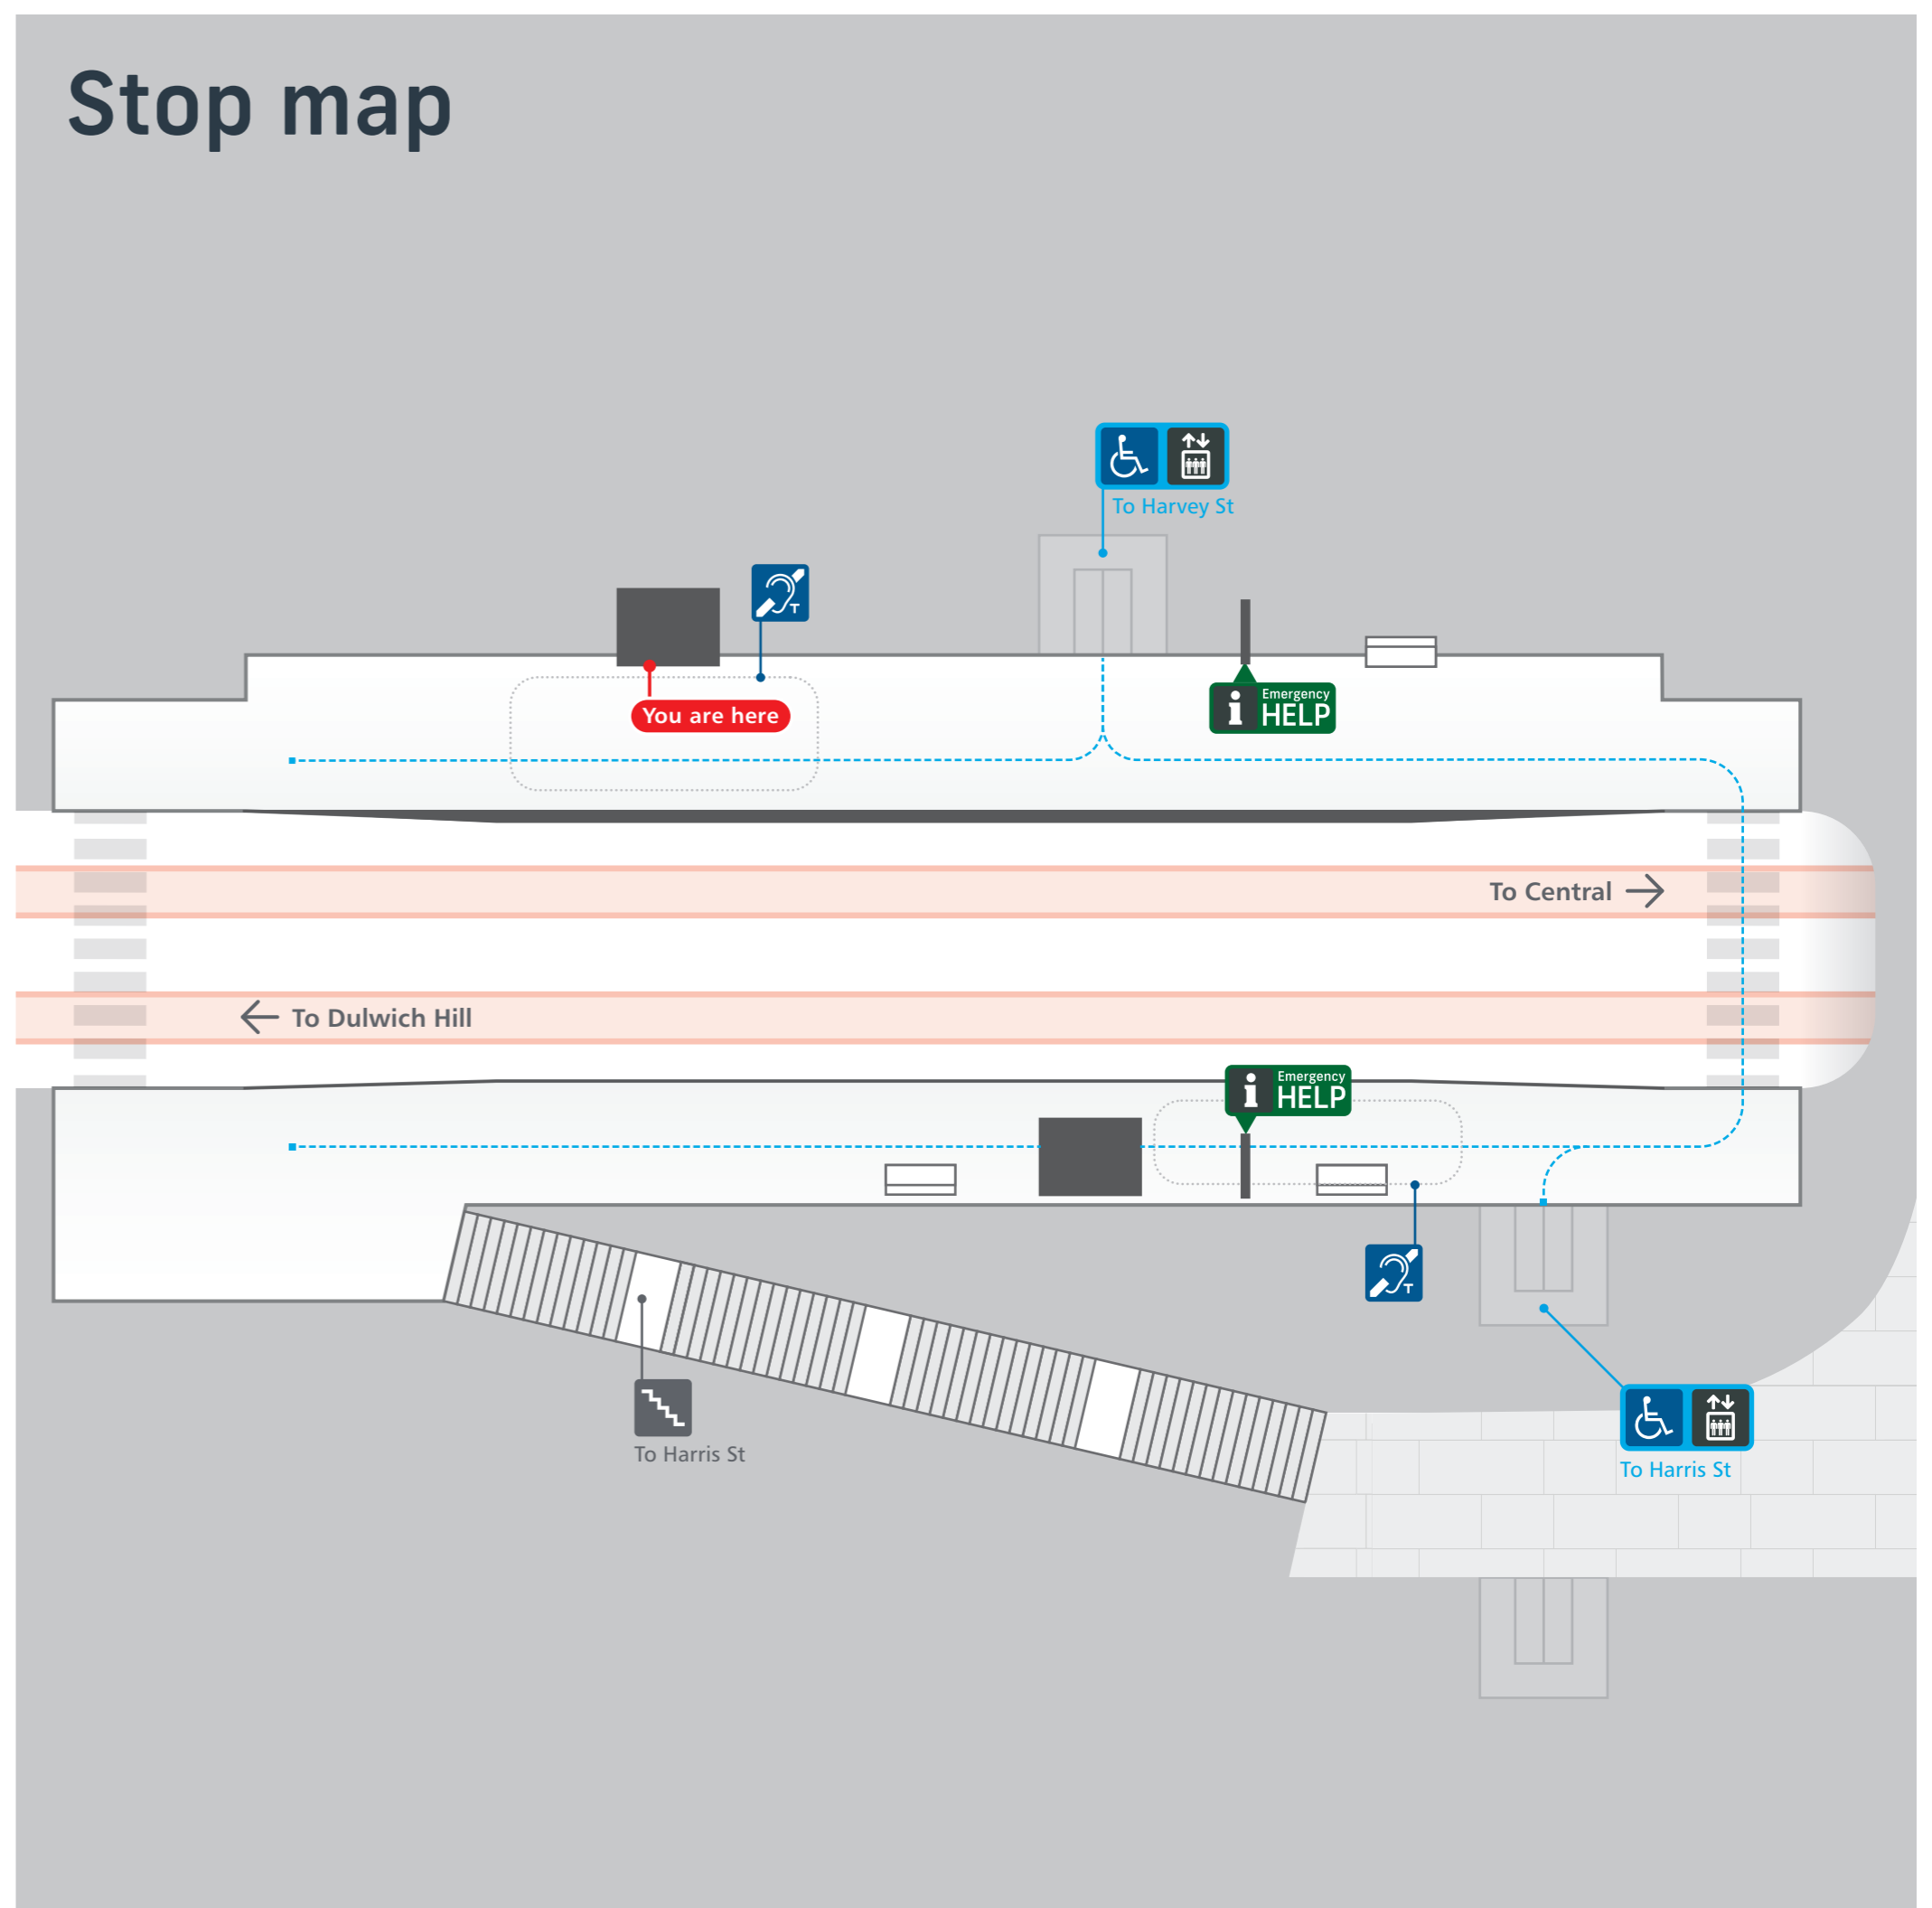

B Bus services depart from:
Bus stop 200923 towards Bondi Junction
Bus stop 200912 towards Pyrmont
Bus stop 200929 towards Parramatta
Bus stop 200932 towards Central Pitt Street.
For more details and of services from other bus stops nearby visit transportnsw.info

Customer assistance

Emergency HELP Emergency Help Points link directly to staff who can assist you. Penalties may apply for misuse of Emergency Help Points.

T This stop is equipped with hearing loops and coverage areas are shown on the Stop map below. Use a T-Switch hearing aid to more easily hear customer announcements.

? To report lost items visit transportnsw.info or call 02 8584 5288. Monday to Friday 09:00 to 17:00 (excluding public holidays). For hearing or speech impairments, please contact the National Relay Service on 133 677 or visit relayservice.gov.au

Tickets

Opal For light rail services, you can use an Opal card, a contactless credit or debit card or a linked device to pay for travel by tapping on and tapping off at the Opal readers on each platform.
Mastercard
VISA
Plan ahead and top up or purchase your Opal card online or from an Opal retailer. Visit transportnsw.info for more information.
Tap on and tap off, every time. Remember to both tap on and tap off to avoid a fine of up to $550.00.

Destinations

1. **1** Sydney Fish Market
2. **2** Pyrmont Bay Park
3. **3** The Star Casino
4. **4** Metcalfe Park
5. **5** Pirrama Park