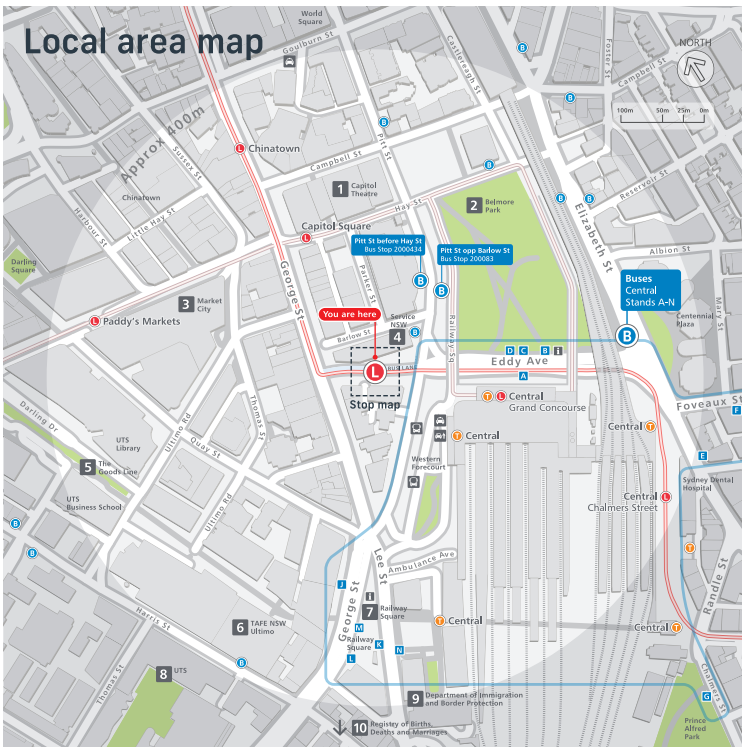

Customer assistance

- Emergency Help Points link directly to staff who can assist you. Penalties may apply for misuse of Emergency Help Points.
- This stop is equipped with hearing loops below the shelter canopy. Use a T-Switch hearing aid to more easily hear customer announcements.
- To report lost items visit transportnsw.info or call 02 8584 5288, Monday to Friday 09:00 to 17:00 (excluding public holidays). For hearing or speech impairments, please contact the National Relay Service on 133 677 or visit relayservice.gov.au

Tickets

- For light rail services, you can use an Opal card, a contactless credit or debit card or a linked device to pay for travel by tapping on and tapping off at the Opal readers on each platform.
- Plan ahead and top up or purchase your Opal card online or from an Opal retailer. Visit transportnsw.info for more information.
- Tap on and tap off, every time. Remember to both tap on and tap off to avoid a fine of up to $550.00.

Destinations

1. 1 Capitol Theatre
2. 2 Belmore Park
3. 3 Market City
4. 4 Services NSW
5. 5 The Goods Line
6. 6 TAFE NSW Ultimo
7. 7 Railway Square
8. 8 UTS
9. 9 Department of Immigration and Border Protection
10. 10 Registry of Births, Deaths and Marriages

Local area map