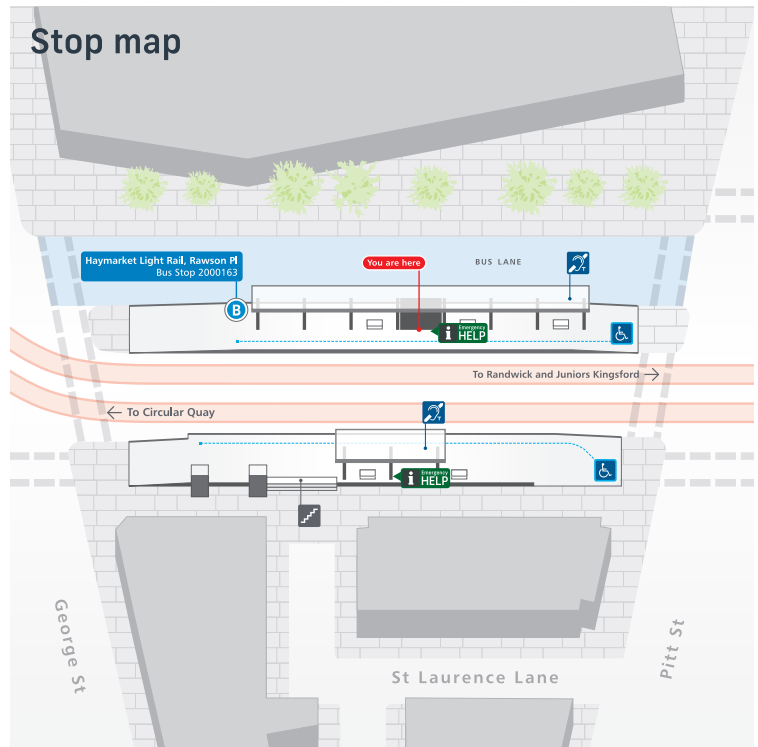

Stop guide

Next services information

Visit transportnsw.info or scan this QR code for next services information

Transport connections

L L2 Randwick Line and L3 Kingsford Line services operate Monday to Sunday 05:00 to 01:00

B Bus services depart from: Bus stop 200083 towards Balmain Gladstone Park, Campsie, Canterbury, Dulwich Hill, Glebe Point, Kingsgrove Depot, Kogarah, Lilyfield, Parramatta and Strathfield Bus stop 2000163 towards Abbotsford, Burwood and Rozelle Bus stop 2000434 towards Martin Place.

i For details of these services and other services departing Central Bus Interchange, refer to the Find your way information points marked on the Local area map below. For more details of other bus stops nearby, visit transportnsw.info

- Coach bays are located on Pitt St and at Central Station on the Western Forecourt.
- Taxi ranks are located on Goulburn St, opposite World Square and at Central Station on the Western Forecourt.
- A kiss and ride bay is located at Central Station on the Western Forecourt.

Customer assistance

- Emergency Help Points link directly to staff who can assist you. Penalties may apply for misuse of Emergency Help Points.
- This stop is equipped with hearing loops below the shelter canopy. Use a T-Switch hearing aid to more easily hear customer announcements.
- To report lost items visit transportnsw.info or call 02 8584 5288, Monday to Friday 09:00 to 17:00 (excluding public holidays). For hearing or speech impairments, please contact the National Relay Service on 133 677 or visit relayservice.gov.au

Tickets