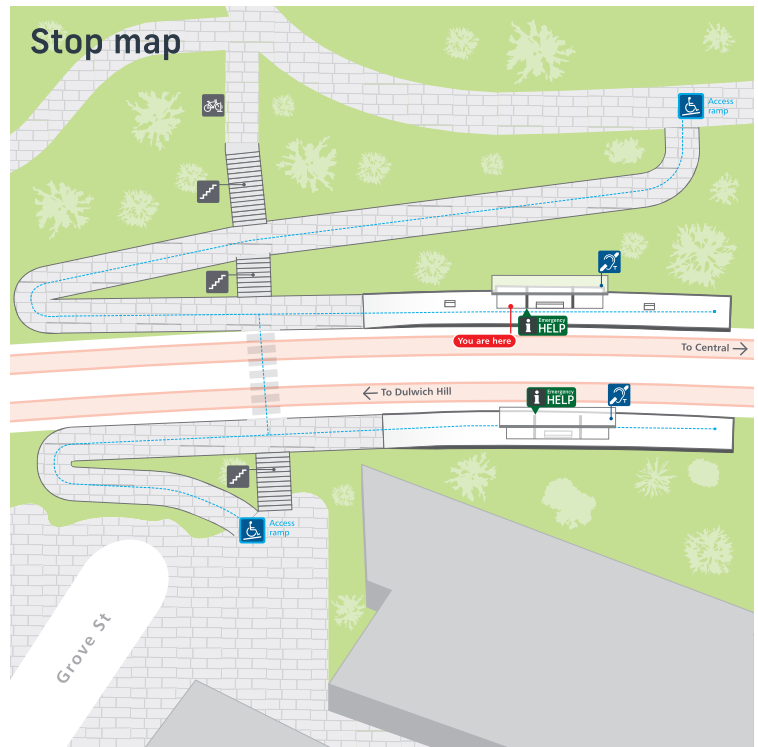

Stop guide

Next services information

Visit transportnsw.info or scan this QR code for next services information

Transport connections

- L1 Dulwich Hill Line service frequency:**
Monday to Friday:
 6am to 7am - 15 minutes
 7am to 10am - 8 minutes
 10am to 3pm - 10 minutes
 3pm to 7pm - 8 minutes
 7pm to 11pm (midnight on Friday) - 15 minutes
Saturday:
 6am to 9am - 15 minutes
 9am to 9pm - 10 minutes
 9pm to 11pm - 15 minutes
Sunday and Public Holidays:
 6am to 9am - 15 minutes
 9am to 7pm - 10 minutes
 7pm to 11pm - 15 minutes

- Kiss and ride bays are located on Constitution Rd.
- Bike parking spaces are located in this area. For locations refer to the Local area map below.

Customer assistance

- Emergency Help Points link directly to staff who can assist you. Penalties may apply for misuse of Emergency Help Points.
- This stop is equipped with hearing loops below the shelter canopy. Use a T-Switch hearing aid to more easily hear customer announcements.
- To report lost items visit transportnsw.info or call 02 8584 5288, Monday to Friday 09:00 to 17:00 (excluding public holidays). For hearing or speech impairments, please contact the National Relay Service on 133 677 or visit relayservice.gov.au

Destinations

- 1 Johnson Park
- 2 Arlington Oval

Sydney light rail network

L Light Rail

Sydney light rail lines

- L1 Dulwich Hill Line**
Dulwich Hill
Central
- L2 Randwick Line**
Circular Quay
Randwick
- L3 Kingsford Line**
Circular Quay
Juniors Kingsford