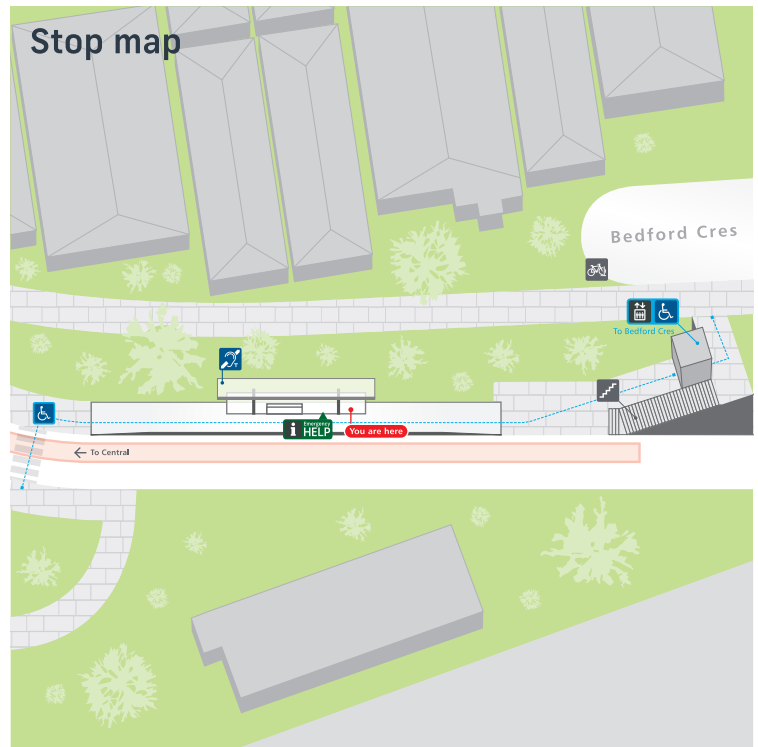

Stop guide

Next services information

Visit transportnsw.info or scan this QR code for next services information

Transport connections

- L** L1 Dulwich Hill Line services operate Monday to Sunday 06:00 to 23:00 (midnight on Friday)
From 7:00am to 7:30pm weekdays, services operate every 8-10 mins and at all other times, every 12-15 mins.
Saturday, Sunday and Public Holidays services operate every 10-15 mins.
- T** Train services depart from Dulwich Hill Station for the T3 Line.
- B** Bus services depart from: Bus stop 220432 towards Burwood Bus stop 220433 towards Petersham, Camperdown and Martin Place
For more details and of services from other bus stops nearby visit transportnsw.info

- A kiss and ride bay is located on Bedford Cres.
- Bike parking spaces are located in this area. For locations refer to the Local area map below.

Customer assistance

- Emergency Help Points link directly to staff who can assist you. Penalties may apply for misuse of Emergency Help Points.
- This stop is equipped with hearing loops below the shelter canopy. Use a T-switch hearing aid to more easily hear customer announcements.
- To report lost items visit transdevsydney.com.au or call 02 8584 5288, Monday to Friday 08:30 to 17:00 (excluding public holidays). For hearing or speech impairments, please contact the National Relay Service on 133 677 or visit relayservice.gov.au

Destinations

- 1 Dulwich Hill Skate Park
- 2 Jack Shanahan Reserve

Sydney light rail network

L Light Rail

Sydney light rail lines

- L1** Dulwich Hill Line
Dulwich Hill
Central
- L2** Randwick Line
Circular Quay
Randwick
- L3** Kingsford Line
Circular Quay
Juniors Kingsford