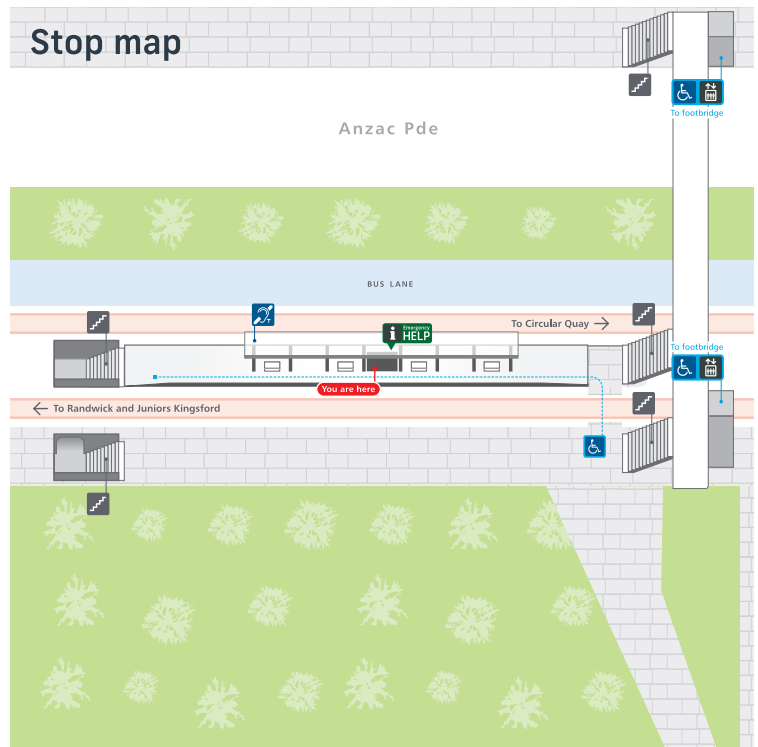

Stop guide

Next services information

Visit transportnsw.info or scan this QR code for next services information

Transport connections

L L2 Randwick Line and L3 Kingsford Line services operate Monday to Sunday 05:00 to 01:00
From 7,00am to 7,00pm weekdays, services operate every 4 minutes between Circular Quay and Moore Park, and every 8 minutes between Moore Park and Randwick or Juniors Kingsford.

B Bus services depart from: Bus stop 202183 towards Marrickville Metro
Bus stop 202184 towards Bondi Junction
Bus stop 202143 towards Clovelly and Coogee
Bus stop 202128 towards Coogee, Matraville and Maroubra Beach
Bus stop 202116 towards City Circular Quay.
For more details and of services from other bus stops nearby, visit transportnsw.info

Customer assistance

EMERGENCY HELP Emergency Help Points link directly to staff who can assist you. Penalties may apply for misuse of Emergency Help Points.
T-Switch This stop is equipped with hearing loops below the shelter canopy. Use a T-Switch hearing aid to more easily hear customer announcements.

Tickets

Opal card For light rail services, you can use an Opal card, a contactless credit or debit card or a linked device to pay for travel by tapping on and tapping off at the Opal readers on each platform.
Plan ahead Plan ahead and top up or purchase your Opal card online or from an Opal retailer. Visit transportnsw.info for more information.
Tap on and tap off Tap on and tap off to avoid a fine of up to $550.00.

Destinations

1. 1 Australian Film, Television and Radio School
2. 2 Sydney Cricket Ground
3. 3 Entertainment Quarter
4. 4 Hordern Pavilion
5. 5 Centennial Park, Robertson Road Gates
6. 6 Equestrian Centre
7. 7 Sports Centre
8. 8 Moore Park Golf

Local area map

Stop map

Sydney light rail network

L Light Rail

Sydney light rail lines