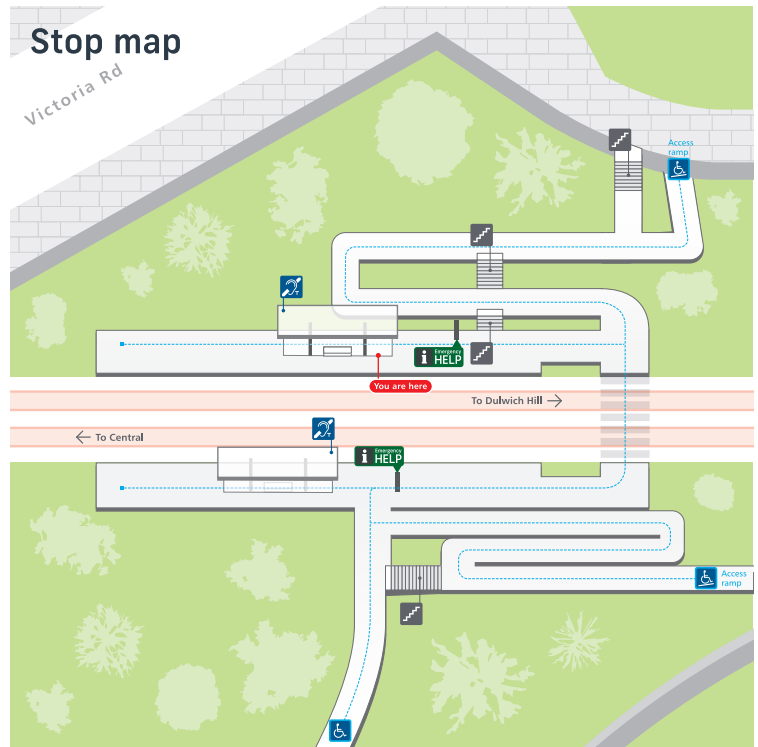

Stop guide

Next services information

Visit transportsw.info or scan this QR code for next services information

Transport connections

L L1 Dulwich Hill Line services operate Monday to Sunday 06:00 to 23:00 (midnight on Friday). From 7:00am to 7:30pm weekdays, services operate every 8-10 mins and at all other times, every 12-15 mins. Saturday, Sunday and Public Holidays services operate every 10-15 mins.

B Bus services depart from: Bus stop 203813 towards Central Bus stop 203814 towards Balmain Gladstone Park Bus stop 203717 towards Martin Place For more details and of services from other bus stops nearby visit transportsw.info

Customer assistance

Tickets

For light rail services, you can use an Opal card, a contactless credit or debit card or a linked device to pay for travel by tapping on and tapping off at the Opal readers on each platform.

Plan ahead and top up or purchase your Opal card online or from an Opal retailer. Visit transportsw.info for more information.

Tap on and tap off, every time. Remember to both tap on and tap off to avoid a fine of up to $550.00.

Destinations

1. 1 Foreshore Walk
2. 2 Jubilee Oval
3. 3 Tramsheds