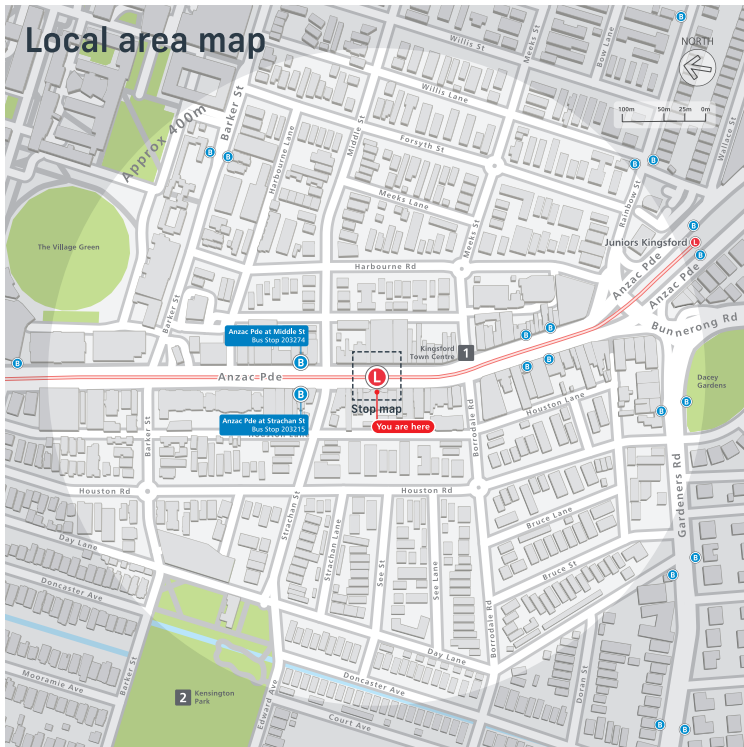

Stop guide

Next services information

Visit transportnsw.info or scan this QR code for next services information

Transport connections

L L3 Kingsford Line services operate Monday to Sunday 05:00 to 01:00
From 7.00am to 7.00pm weekdays, services will operate every 8 minutes between Circular Quay and Juniors Kingsford.

B Bus services depart from: Bus stop 203215 towards Bondi Junction, City Circular Quay, City Museum, Redfern and UNSW
Bus stop 203274 towards La Perouse, Little Bay, Matraville and Maroubra Beach.
For more details and of services from other bus stops nearby, visit transportnsw.info

Customer assistance

This stop is equipped with hearing loops below the shelter canopy. Use a T-Switch hearing aid to more easily hear customer announcements.

Tickets

For light rail services, you can use an Opal card, a contactless credit or debit card or a linked device to pay for travel by tapping on and tapping off at the Opal readers on each platform.
Plan ahead and top up or purchase your Opal card online or from an Opal retailer. Visit transportnsw.info for more information.
Tap on and tap off, every time. Remember to both tap on and tap off to avoid a fine of up to $550.00.

Destinations

1. 1 Kingsford Town Centre
2. 2 Kensington Park

Local area map