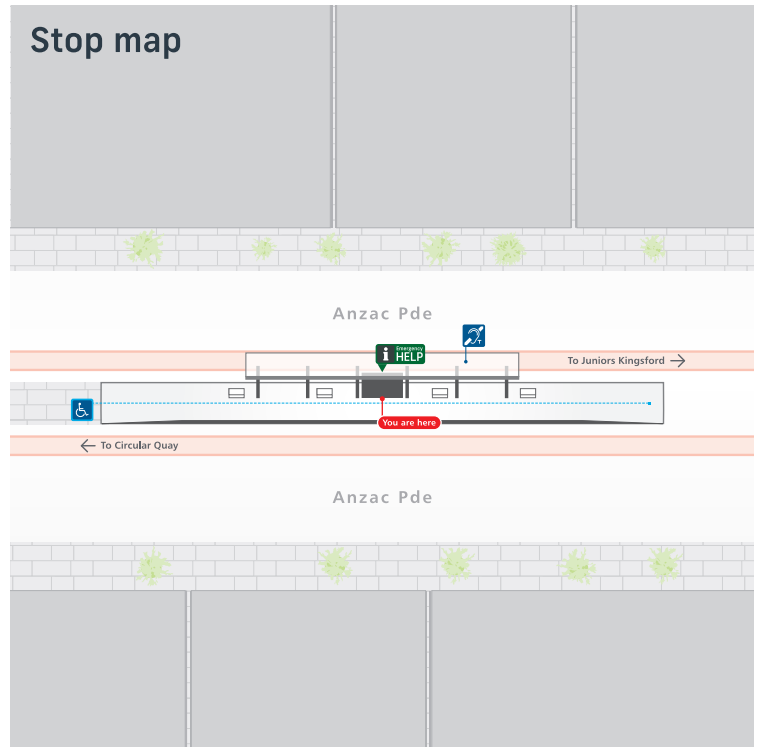

Stop guide

Next services information

Visit transportnsw.info or scan this QR code for next services information

Transport connections

L L3 Kingsford Line services operate Monday to Sunday 05:00 to 01:00
From 7.00am to 7.00pm weekdays, services will operate every 8 minutes between Circular Quay and Juniors Kingsford.

B Bus services depart from: Bus stop 203215 towards Bondi Junction, City Circular Quay, City Museum, Redfern and UNSW
Bus stop 203274 towards La Perouse, Little Bay, Matraville and Maroubra Beach.
For more details and of services from other bus stops nearby, visit transportnsw.info

Customer assistance

This stop is equipped with hearing loops below the shelter canopy. Use a T-Switch hearing aid to more easily hear customer announcements.

Tickets

For light rail services, you can use an Opal card, a contactless credit or debit card or a linked device to pay for travel by tapping on and tapping off at the Opal readers on each platform.
Plan ahead and top up or purchase your Opal card online or from an Opal retailer. Visit transportnsw.info for more information.
Tap on and tap off, every time. Remember to both tap on and tap off to avoid a fine of up to $550.00.

Destinations

1. 1 Kingsford Town Centre
2. 2 Kensington Park

Local area map

Stop map

Sydney light rail network

L Light Rail

Sydney light rail lines

- **L1** Dulwich Hill Line
  Dulwich Hill
  Central
- **L2** Randwick Line
  Circular Quay
  Randwick
- **L3** Kingsford Line
  Circular Quay
  Juniors Kingsford

Check trip planners for light rail services and connections