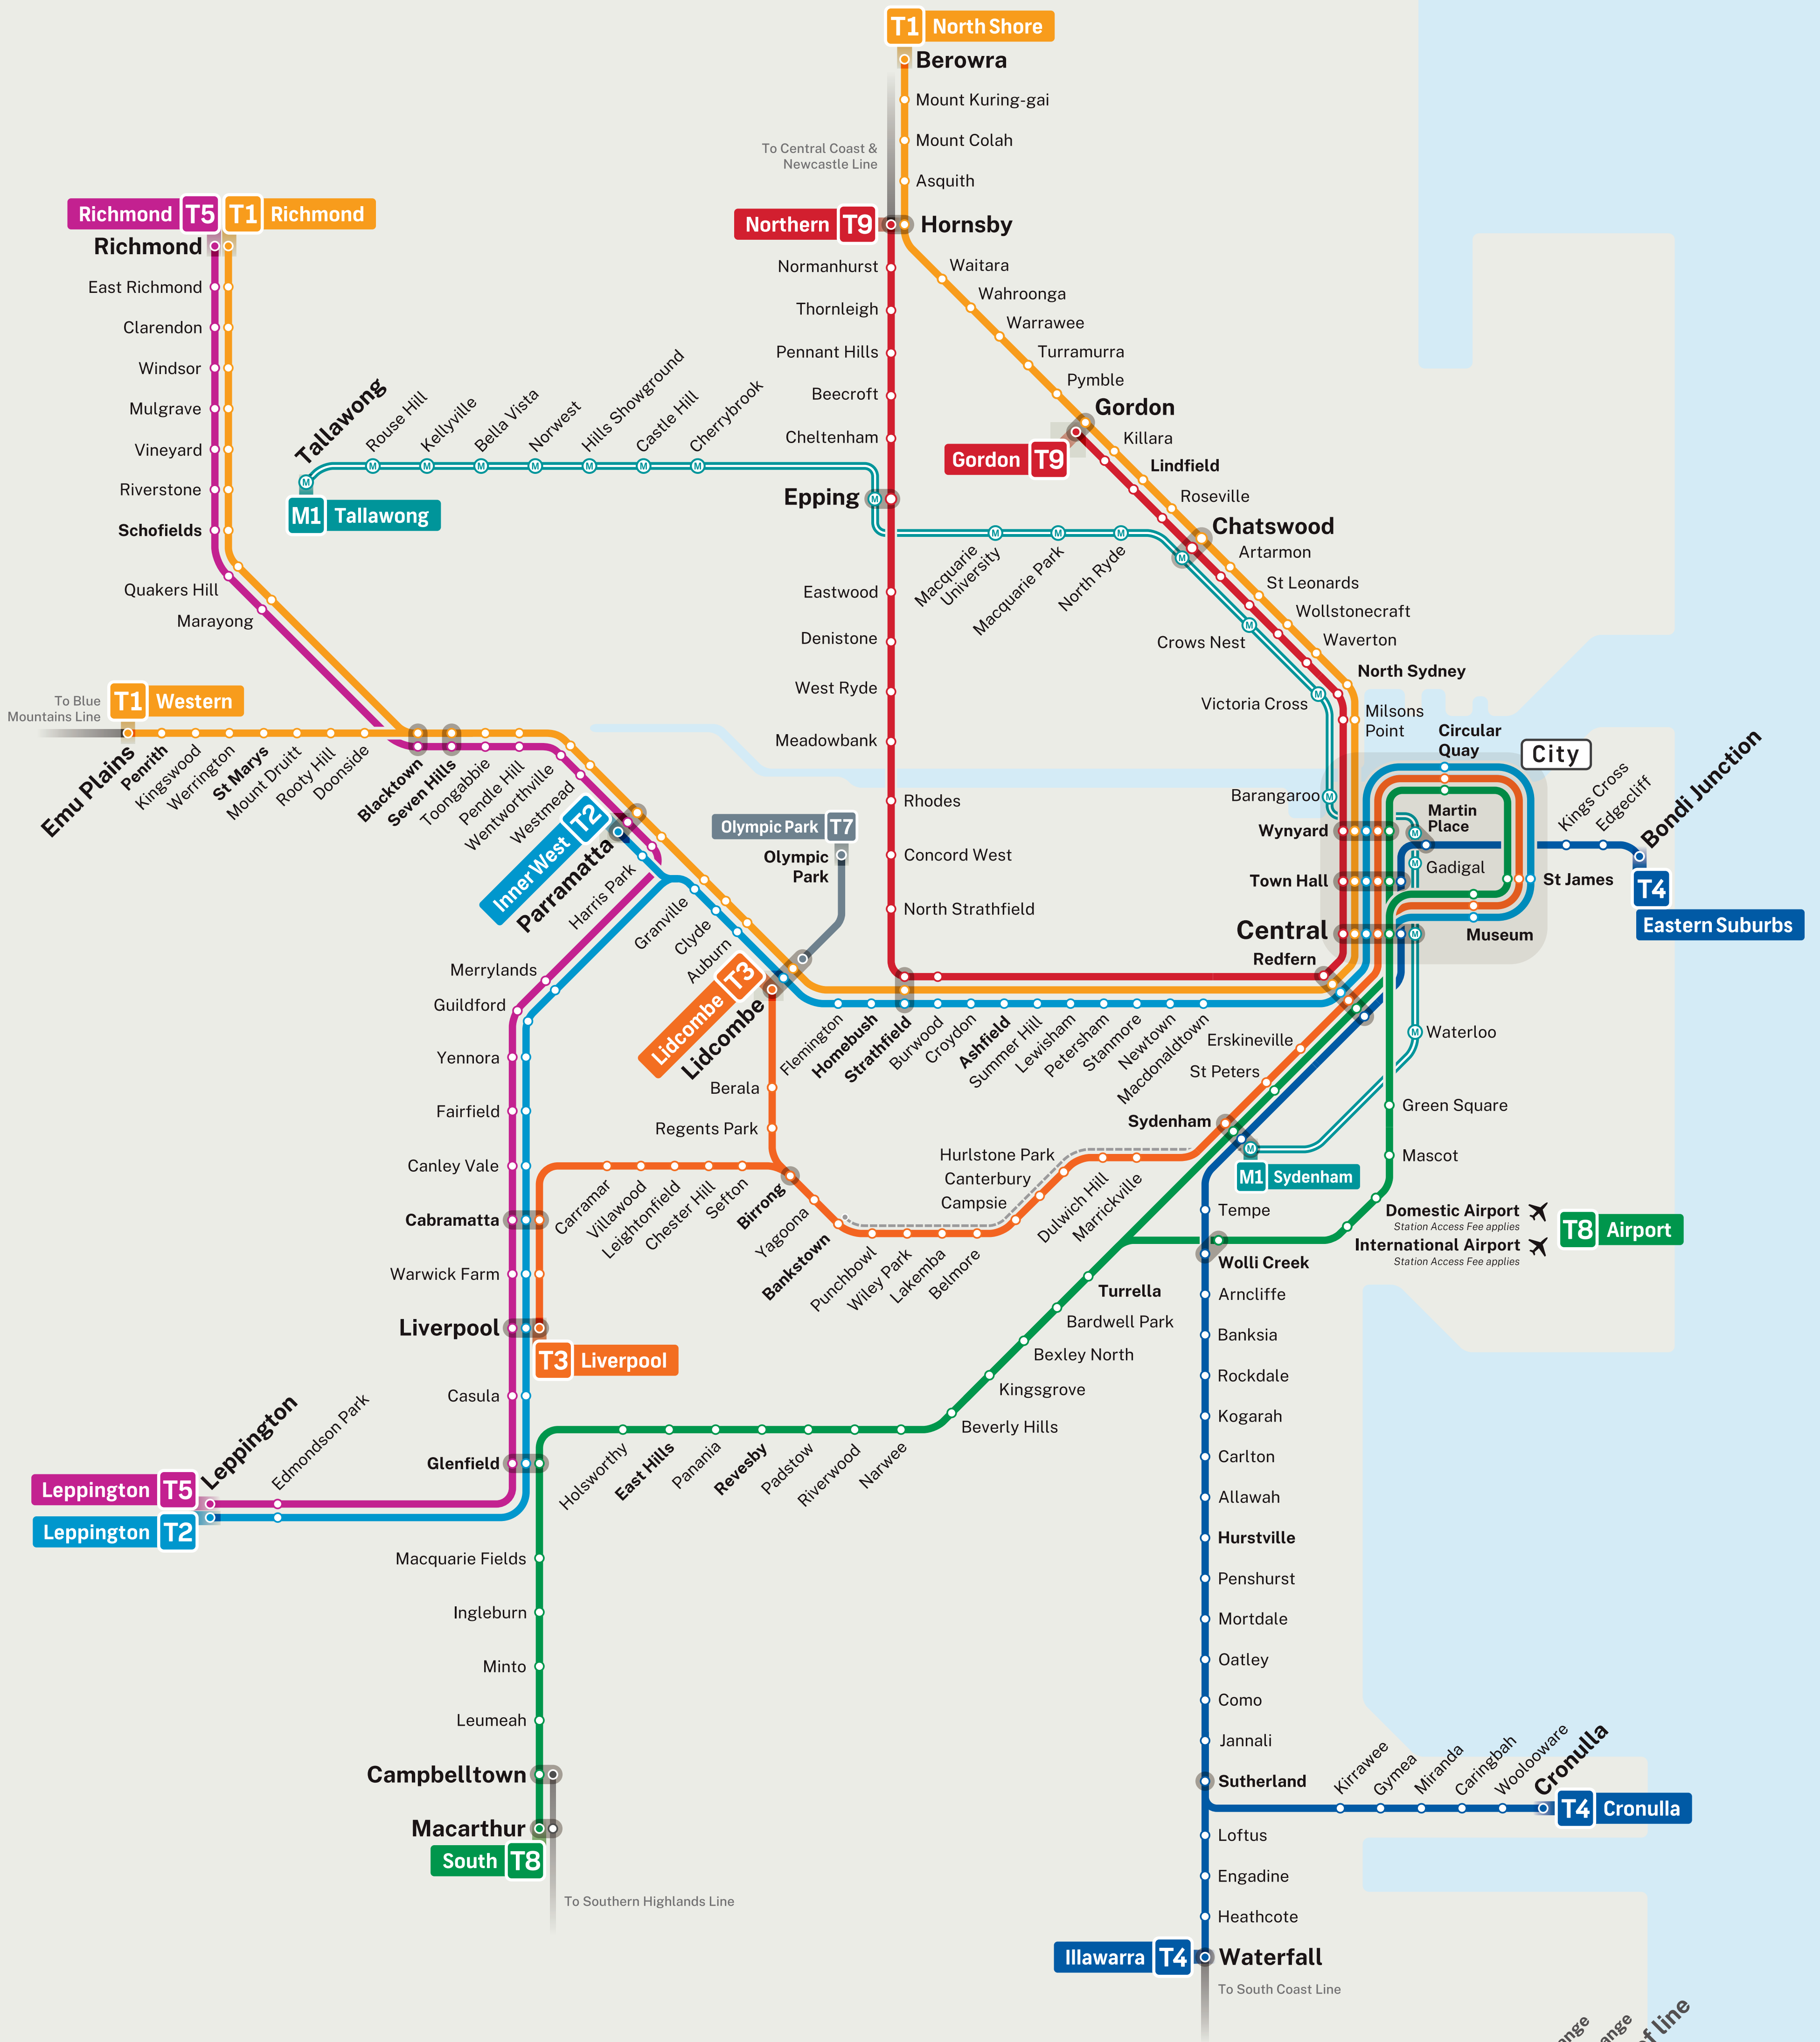

# Sydney rail network

**T** Trains **M** Metro

## Sydney train and metro lines

**T1** North Shore & Western Line  
North Shore  
Western  
Richmond

**T2** Inner West & Leppington Line  
Inner West  
Leppington  
City

**T3** Bankstown Line  
Liverpool  
Lidcombe  
City

**T4** Eastern Suburbs & Illawarra Line  
Eastern Suburbs  
Illawarra  
Cronulla

**T5** Cumberland Line  
Leppington  
Richmond

**T7** Olympic Park Line  
Olympic Park  
Lidcombe

**T8** Airport & South Line  
Airport  
South  
City

**T9** Northern Line  
Northern  
Gordon

**M1** Metro North West & Bankstown Line  
Northern  
Sydenham  
Tallawong

Check timetables and trip planners for train services and connections

Visit [transportnsw.info](http://transportnsw.info)