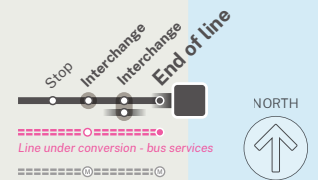

# Sydney rail network

**T** Trains **M** Metro

## Sydney train and metro lines

- |  |  |  |  |  |
|--|--|--|--|--|
| <b>T1</b> North Shore & Western Line<br>North Shore<br>Western<br>Richmond | <b>T2</b> Leppington & Inner West Line<br>Leppington<br>Inner West<br>Leppington<br>City | <b>T3</b> Liverpool & Inner West Line<br>Liverpool<br>City | <b>T4</b> Eastern Suburbs & Illawarra Line<br>Eastern Suburbs<br>Illawarra<br>Cronulla | <b>T5</b> Cumberland Line<br>Leppington<br>Richmond                  |
| <b>T6</b> Lidcombe & Bankstown Line<br>Lidcombe<br>Bankstown               | <b>T7</b> Olympic Park Line<br>Olympic Park<br>Lidcombe                                  | <b>T8</b> Airport & South Line<br>Airport<br>South<br>City | <b>T9</b> Northern Line<br>Northern<br>Gordon  | <b>M1</b> Metro North West & Bankstown Line<br>Sydenham<br>Tallawong |